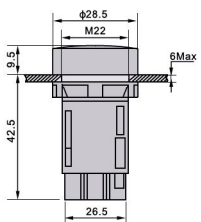

Push button	Description	Contact	Circuit	Color	Type	Contour

Two position stay put
Selector switch with lamp standard handle LED
Three position stay put

NO+NC

- Green/PG SB7-CK2365
- Yellow SB7-CK2565
- Red SB7-CK2465
- Green/PG SB7-CK3365
- Yellow SB7-CK3565
- Red SB7-CK3465

Flush pushbutton with lamp LED

NO

- White/PW SB7-CW3161
- Green/PG SB7-CW3361
- Yellow SB7-CW3561
- Pure Blue SB7-CW3661
- Red SB7-CW3462

Spring return
Flush pushbutton with lamp LED
push to lock
push to release

NO

+

NC

- Green/PG SB7-CW3365
- Yellow SB7-CW3565
- Pure Blue SB7-CW3665
- Red SB7-CW3465
- Green/PG SB7-CWL3365
- Yellow SB7-CWL3565
- Red SB7-CWL3465

mushroom pushbutton with lamp push-pull LED

NO

NC

- Green/PG SB7-CWM31
- Red SB7-CWM42

Illumination installation base
Direct Type BA9S bulb (supply)
Neon (BA9S) LED

220~240V

- White/PW SB7-EV61
- Green/PG SB7-EV63
- Red SB7-EV64
- Yellow SB7-EV65
- Pure Blue SB7-EV66

SB7-EA42

Pushbutton spring return

NO

NC

NO+NC

- Black SB7-EA21
- Green SB7-EA31
- Red SB7-EA42
- Black SB7-EA25
- Green SB7-EA35
- Red SB7-EA45