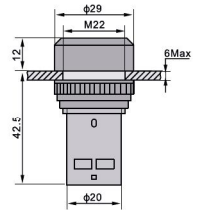

- White/PW SB7-CW3161
- Green/PG SB7-CW3361
- Yellow SB7-CW3561
- Pure Blue SB7-CW3661
- Red SB7-CW3462

SB7-CW3465

Spring return
Flush pushbutton with lamp LED
push to lock
push to release

NO

+

NC