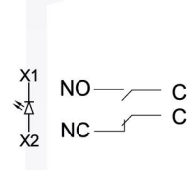

## Push button series

www.xindali.com

Push button	Description	Contact	Circuit	Color	Type	Contour
 <b>SB7-CA35</b>	Spring return			<ul style="list-style-type: none"> <li>● Black</li> <li>● Green</li> <li>● Red</li> <li>● Yellow</li> </ul>	<ul style="list-style-type: none"> <li>SB7-CA25</li> <li>SB7-CA35</li> <li>SB7-CA45</li> <li>SB7-CA55</li> </ul>	
	Flush pushbutton	NO+NC		<ul style="list-style-type: none"> <li>● Green</li> <li>● Red</li> <li>● Yellow</li> </ul>	<ul style="list-style-type: none"> <li>SB7-CAL35</li> <li>SB7-CAL45</li> <li>SB7-CAL55</li> </ul>	
 <b>SB7-CD25</b>	Selector switch standard handle two position stay put	NO+NC		● Black	SB7-CD25	
		NO+NO			SB7-CD33	
 <b>SB7-CG25</b>	Key switch standard handle two position stay put	NO+NC		● Black	SB7-CG25	
		NO+NO			SB7-CG33	
 <b>SB7-CC45</b>	Emergency push button spring return	NO+NC		<ul style="list-style-type: none"> <li>● Green</li> <li>● Red</li> </ul>	<ul style="list-style-type: none"> <li>SB7-CC35</li> <li>SB7-CC45</li> </ul>	
 <b>SB7-CS545</b>	Emergency push button turn to release	NO+NC		● Red	SB7-CS545	
 <b>SB7-CK2561</b>	Selector switch with lamp standard handle two position stay put LED	NO		<ul style="list-style-type: none"> <li>● Green/PG</li> <li>● Yellow</li> </ul>	<ul style="list-style-type: none"> <li>SB7-CK2361</li> <li>SB7-CK2561</li> </ul>	
		NC		● Red	SB7-CK2462	

NO+NC

- Green/PG SB7-CK2365
- Yellow SB7-CK2565
- Red SB7-CK2465
- Green/PG SB7-CK3365
- Yellow SB7-CK3565
- Red SB7-CK3465

SB7-CW3462

Flush pushbutton with lamp LED

NO

- White/PW SB7-CW3161
- Green/PG SB7-CW3361
- Yellow SB7-CW3561
- Pure Blue SB7-CW3661
- Red SB7-CW3462

SB7-CW3465

Spring return  
Flush pushbutton with lamp LED  
push to lock  
push to release

NO

+

NC

- Green/PG SB7-CW3365
- Yellow SB7-CW3565
- Pure Blue SB7-CW3665
- Red SB7-CW3465
- Green/PG SB7-CWL3365
- Yellow SB7-CWL3565
- Red SB7-CWL3465