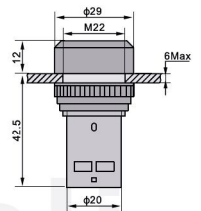

SB7-CW3465

Spring return  
Flush pushbutton with lamp LED  
push to lock  
push to release

NO

+

NC

- Green/PG SB7-CW3365
- Yellow SB7-CW3565
- Pure Blue SB7-CW3665
- Red SB7-CW3465
- Green/PG SB7-CWL3365
- Yellow SB7-CWL3565
- Red SB7-CWL3465