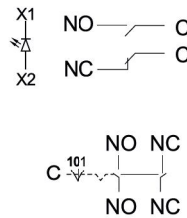

## Push button series

www.xindali.com

Push button	Description	Contact	Circuit	Color	Type	Contour
 <b>SB7-CA35</b>	Spring return			<ul style="list-style-type: none"> <li>● Black</li> <li>● Green</li> <li>● Red</li> <li>● Yellow</li> </ul>	<ul style="list-style-type: none"> <li>SB7-CA25</li> <li>SB7-CA35</li> <li>SB7-CA45</li> <li>SB7-CA55</li> </ul>	
	Flush pushbutton	NO+NC		<ul style="list-style-type: none"> <li>● Green</li> <li>● Red</li> <li>● Yellow</li> </ul>	<ul style="list-style-type: none"> <li>SB7-CAL35</li> <li>SB7-CAL45</li> <li>SB7-CAL55</li> </ul>	
 <b>SB7-CD25</b>	Selector switch standard handle two position stay put	NO+NC		● Black	SB7-CD25	
		NO+NO			SB7-CD33	
 <b>SB7-CG25</b>	Key switch standard handle two position stay put	NO+NC		● Black	SB7-CG25	
		NO+NO			SB7-CG33	
 <b>SB7-CC45</b>	Emergency push button spring return	NO+NC		<ul style="list-style-type: none"> <li>● Green</li> <li>● Red</li> </ul>	<ul style="list-style-type: none"> <li>SB7-CC35</li> <li>SB7-CC45</li> </ul>	
 <b>SB7-CS545</b>	Emergency push button turn to release	NO+NC		● Red	SB7-CS545	
 <b>SB7-CK2561</b>	Selector switch with lamp standard handle two position stay put LED	NO		<ul style="list-style-type: none"> <li>● Green/PG</li> <li>● Yellow</li> </ul>	<ul style="list-style-type: none"> <li>SB7-CK2361</li> <li>SB7-CK2561</li> </ul>	
		NC		● Red	SB7-CK2462	

Sb7 Series

Push button	Description	Contact	Circuit	Color	Type	Contour
-------------	-------------	---------	---------	-------	------	---------

SB7-CK2465

Two position stay put  
Selector switch with lamp standard handle LED  
Three position stay put

NO+NC

- Green/PG SB7-CK2365
- Yellow SB7-CK2565
- Red SB7-CK2465
- Green/PG SB7-CK3365
- Yellow SB7-CK3565
- Red SB7-CK3465

SB7-CW3462

Flush pushbutton with lamp LED

NO

- White/PW SB7-CW3161
- Green/PG SB7-CW3361
- Yellow SB7-CW3561
- Pure Blue SB7-CW3661
- Red SB7-CW3462