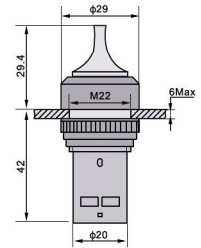

- Green/PG SB7-CK2365
- Yellow SB7-CK2565
- Red SB7-CK2465
- Green/PG SB7-CK3365
- Yellow SB7-CK3565
- Red SB7-CK3465

SB7-CW3462

Flush pushbutton with lamp LED

NO