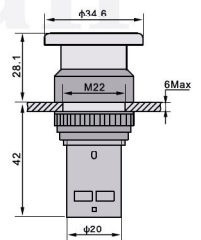

SB7-CWM31

mushroom pushbutton with lamp push-pull LED

NO

NC

- Green/PG SB7-CWM31
- Red SB7-CWM42

SB7-EV64

Illumination installation base  
Direct Type BA9S bulb (supply)  
Neon (BA9S) LED

220~240V